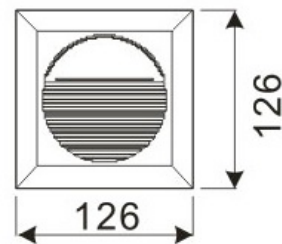

# LED Recessed Lighting – LR-R00136

Model No.	LR-R00136
LED Type	5mm
LED Q'TY.	14
Beam Angle	-
Minimum luminous flux(lm)	70
Voltage	120-240V
LED Watt	1.2W
Environmental Temperature	- 20°C~60°C
Environmental Humidity	0%-95%
Safety Class	II
Safety Type	IP65
Material	Aluminium
Driver	Included